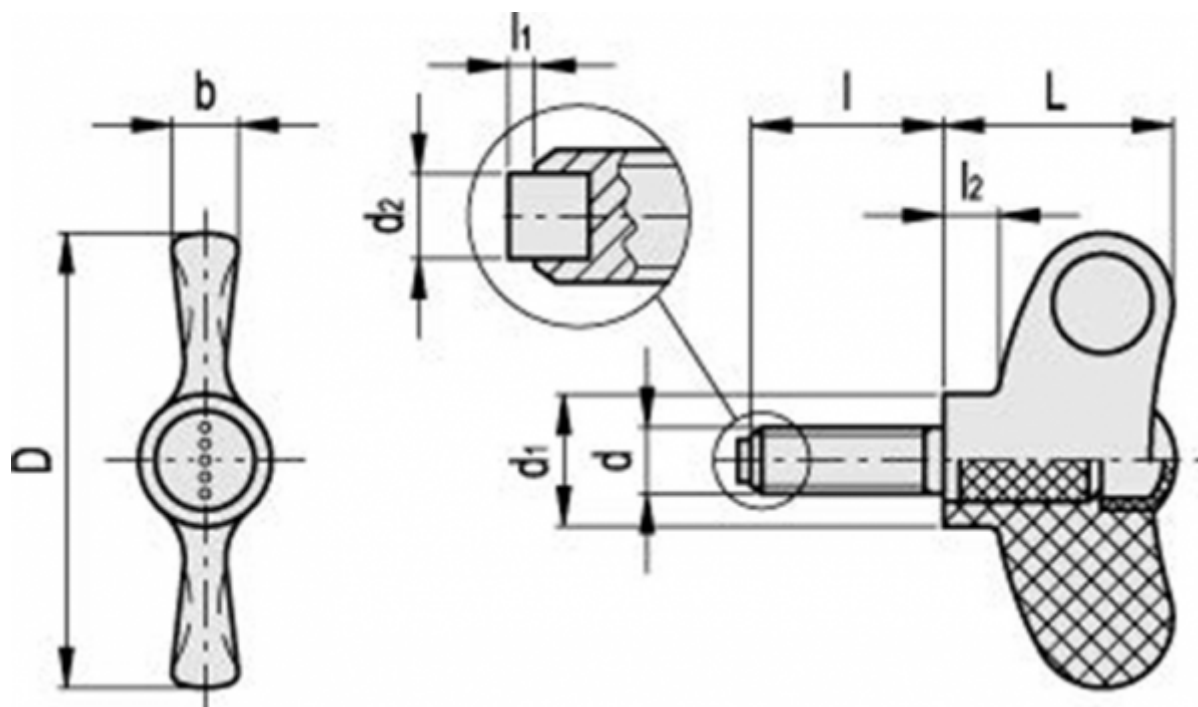

Article number: 23022245664

Description: Wing screw with bolt EWN.48-SST-p-M6x30-PO-C4

## Measures

$b = 7$

$D = 48$

$d = 6$

$d1 = 13.5$

$l = 30$

$l1 = 1.5$

$l2 = 5.5$

$L = 24$

Weight in (g) = 16